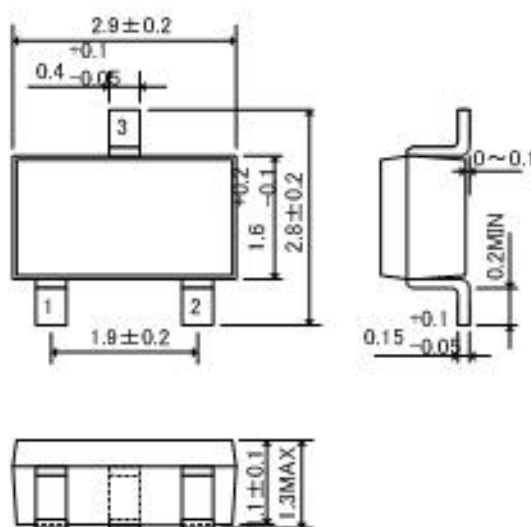

Packaging Information / Reference Pattern Layout Dimensions

● SOT-23

Unit: mm

■ Packaging Information

■ Reference Pattern Layout Dimension